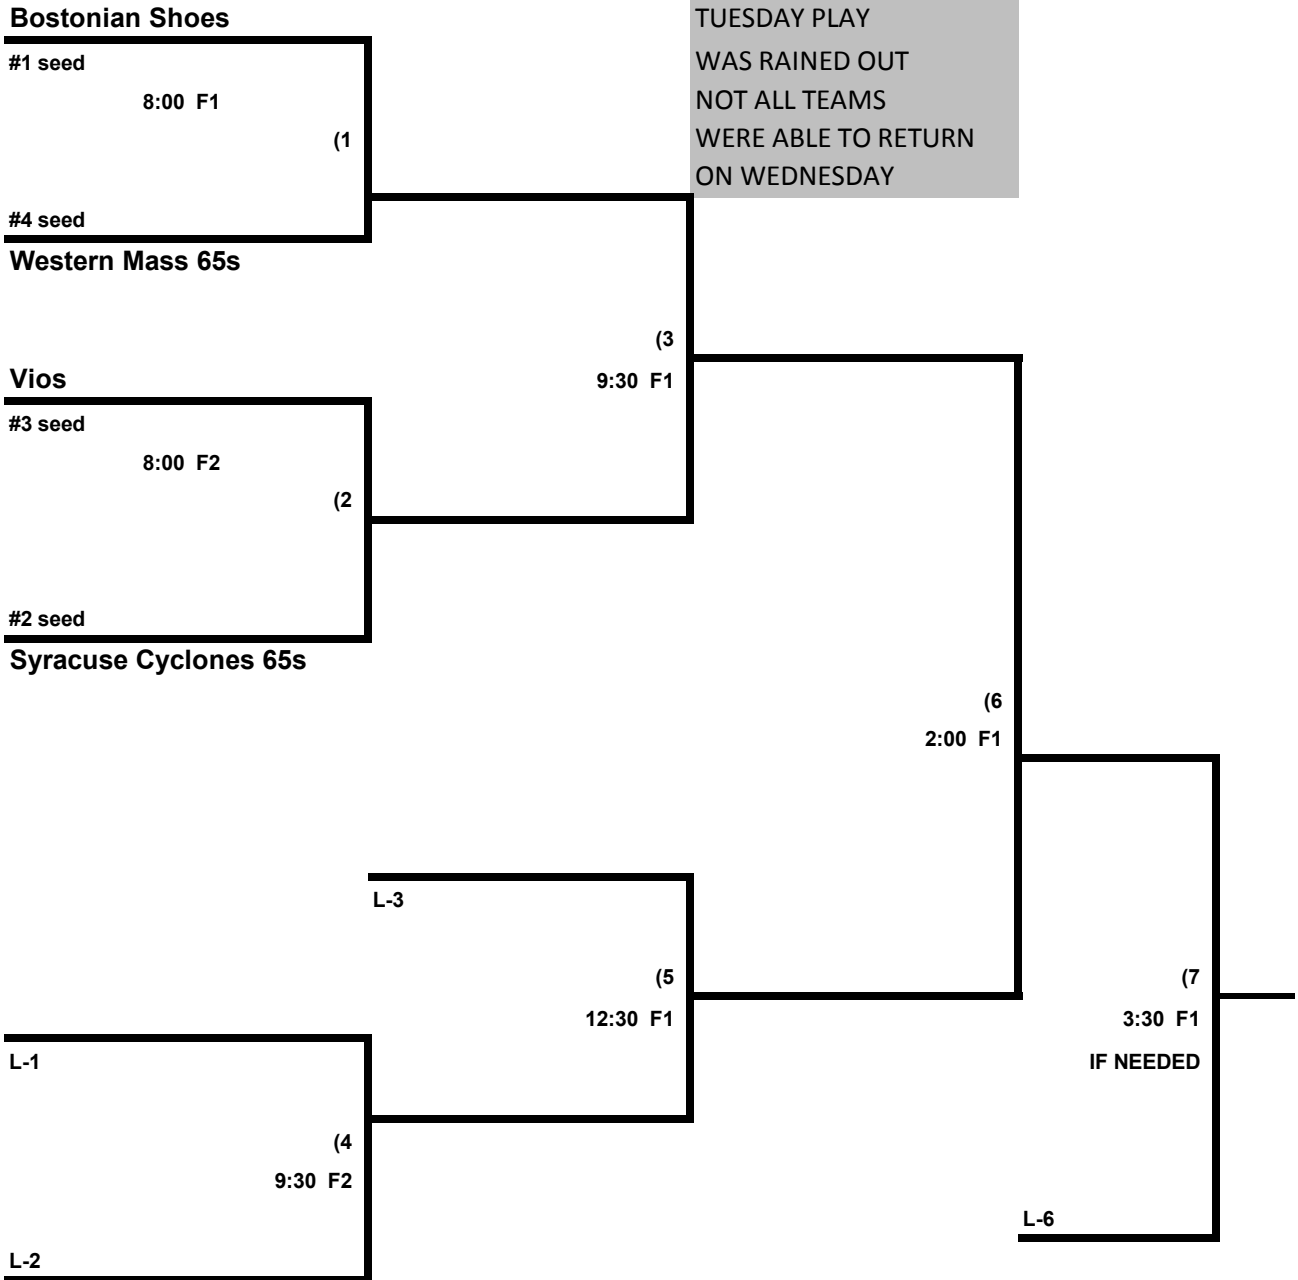

CONNECTICUT SENIOR GAMES
CT SPORTSPLEX IN NORTH BRANFORD, CT
JUNE 10-11, 2013

MEN'S DIVISION (65 SILVER)
CT SPORTSPLEX ON MONDAY & TUESDAY

			WON	LOST
1	BOSTONIAN SHOES (AAA)		3	0
2	SOCRATES / WALLINGFORD (AAA) ex		NO	SHOW
3	SYRACUSE CYLONES 65s (AAA)		2	1
4	VIOS (AAA)		1	2
5	WESTERN MASS 65s (AA)		0	3

	FIELD		NAME			NAME
8:30	1	16	Syracuse Cyclones 65s	vs	10	Vios
10:00	2	17	Bostonian Shoes	vs	16	Western Mass 65s
11:30	1	15	Bostonian Shoes	vs	14	Syracuse Cyclones 65s
11:30	2	23	Vios	vs	22	Western Mass 65s
1:30	1	18	Bostonian Shoes	vs	14	Vios
1:30	2	20	Syracuse Cyclones 65s	vs	19	Western Mass 65s

EQUALIZERS:

Western Mass RECEIVES equalizer in all games played

HR RULE- AAA game = 3 HR per team, per game with excess being declared outs.

AA game = 1 HR per team, per game with excess being declared outs.

FORMAT:

Full Round Robin (3 games) into Double Elimination

SEEDING:

Best overall record, least runs allowed, best run differential, coin flip

CONNECTICUT SENIOR GAMES
CT SPORTSPLEX IN NORTH BRANFORD, CT
JUNE 10-11, 2013

MEN'S DIVISION (65 SILVER)
CT SPORTSPLEX ON MONDAY & TUESDAY