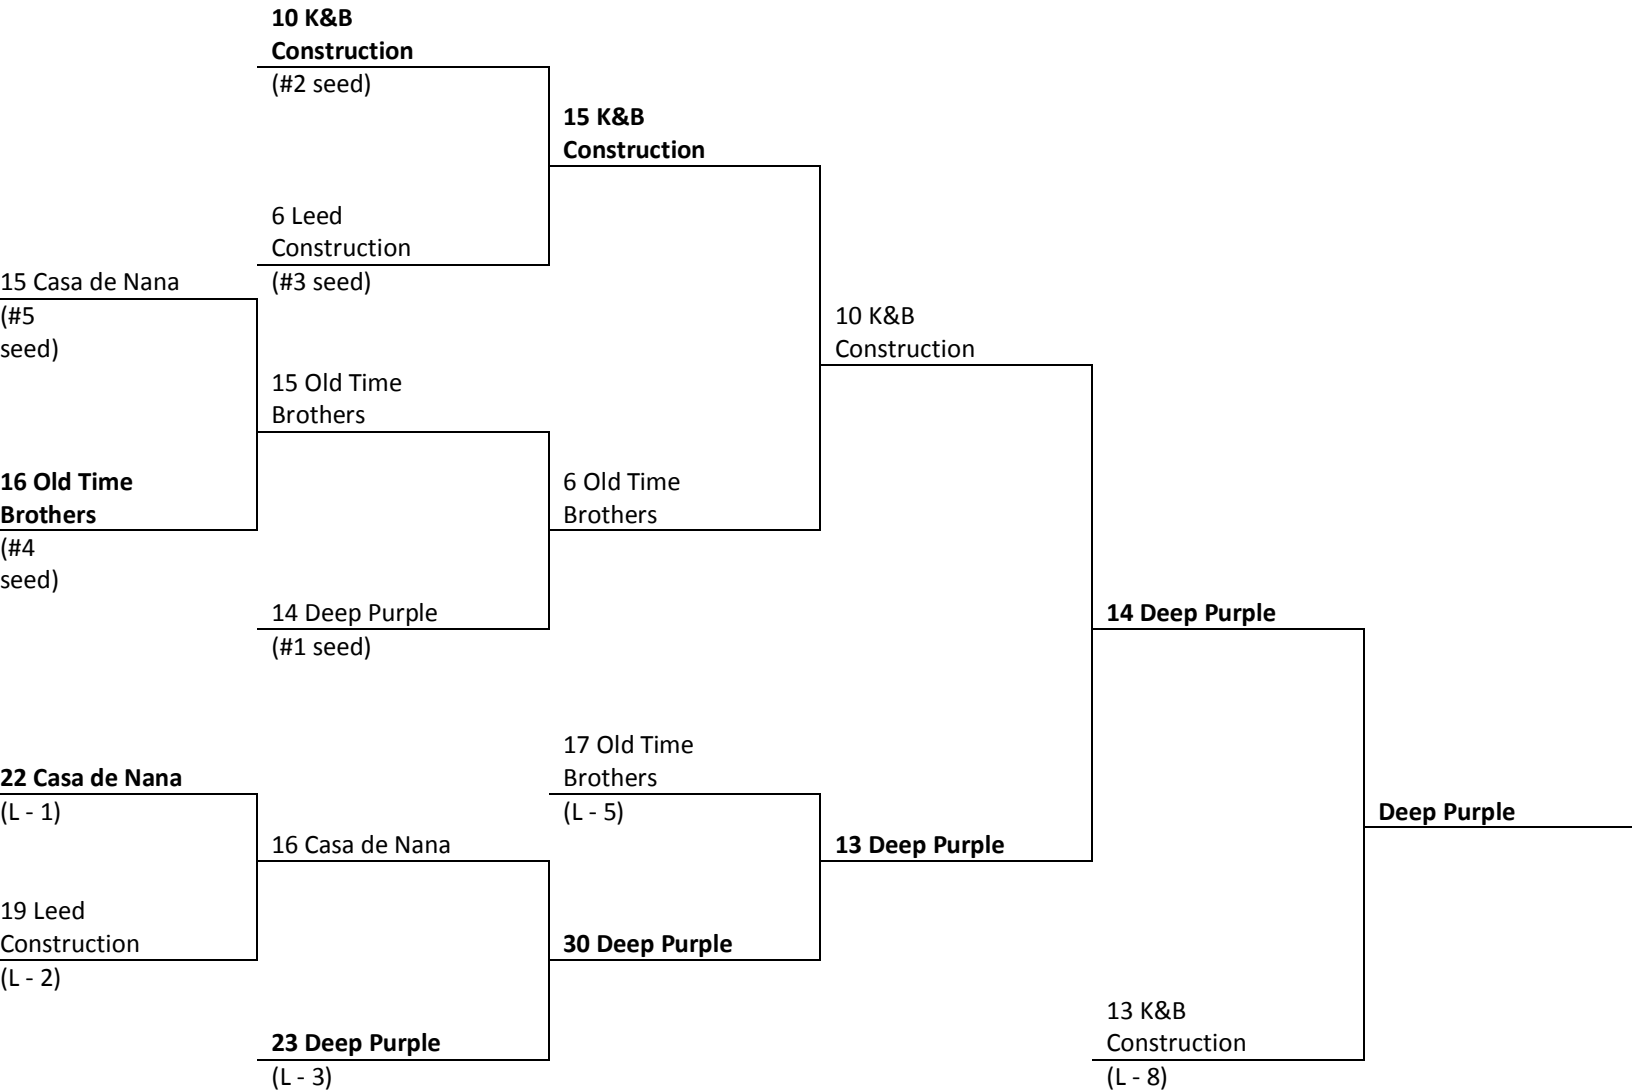

	Runs Scored	NAME		Runs Scored	NAME
8:00 AM	30	JJM Construction	vs.	11	Casa de Nana / Mateus
9:30 AM	14	M&H Advisors	vs.	10	K&B Construction
11:00 AM	18	Old Time Brothers	vs.	20	Deep Purple
12:30 PM	25	Sports Center	vs.	15	JJM Construction
12:30 PM	25	Elmwood Sports Center	vs.	18	Casa de Nana / Mateus
2:00 PM	12	M&H Advisors	vs.	24	Leed Construction
2:00 PM	12	Old Time Brothers	vs.	14	K&B Construction
3:30 PM	23	Sports Center	vs.	18	M&H Advisors
3:30 PM	14	Elmwood Sports Center	vs.	13	JJM Construction
5:00 PM	23	Leed Construction	vs.	25	Deep Purple
5:00 PM	29	Sports Center	vs.	28	Elmwood Sports Center
6:30 PM	Forfeit Win	JJM Construction	vs.	Forfeit Loss	M&H Advisors

FORMAT:

4 game guarantee

EQUALIZER:

Team 9 receives 5 runs or 11 defenders in all games played.

HOME RUNS:

AAA HR rule- 3 per team, per game then outs.

Major Rule- 6 per team, per game then outs.

TIME LIMITS:

Pool Play- 65 minutes. After game has expired, finish the inning and play 1 additional inning.

Bracket Play- 70 minutes. After time has expired, finish the inning and play 1 additional inning

50-55 MEN'S DIVISION POOL

SAGE PARK SUNDAY

Men's 50-55 Gold Division

Men's 50 Platinum Bracket