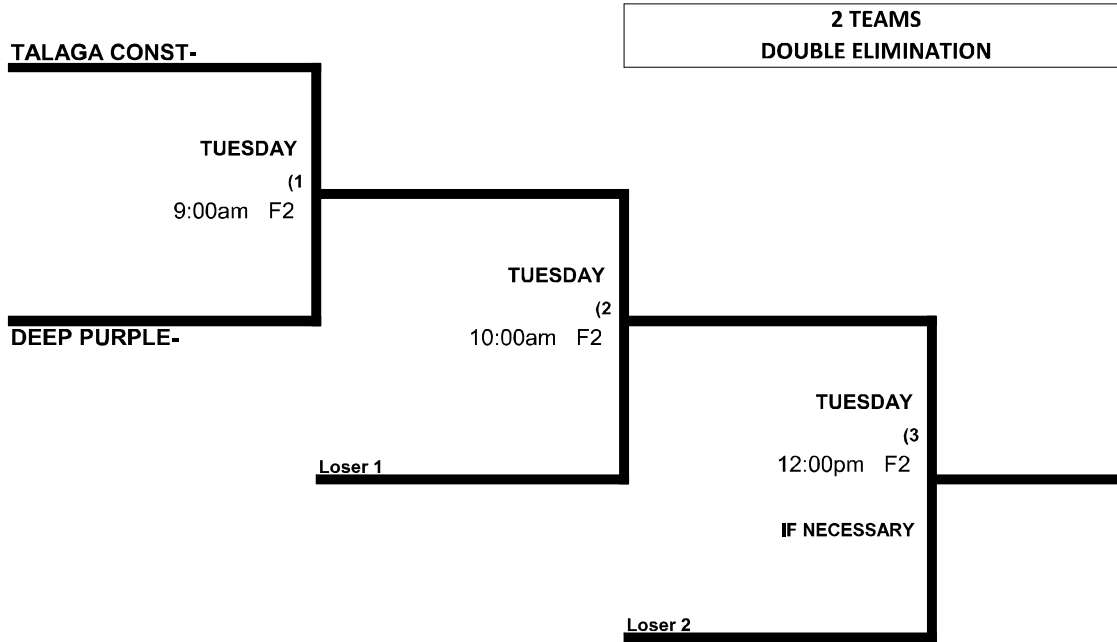

CONNECTICUT MASTERS GAMES
MEN's 65 GOLD BRACKET
June 28-29, 2021 (Smith Park @ Moody School)

TALAGA CONSTRUCTION RECEIVES AN EQUALIZER (5 runs or 11 defenders) IN ALL GAMES vs DEEP PURPLE