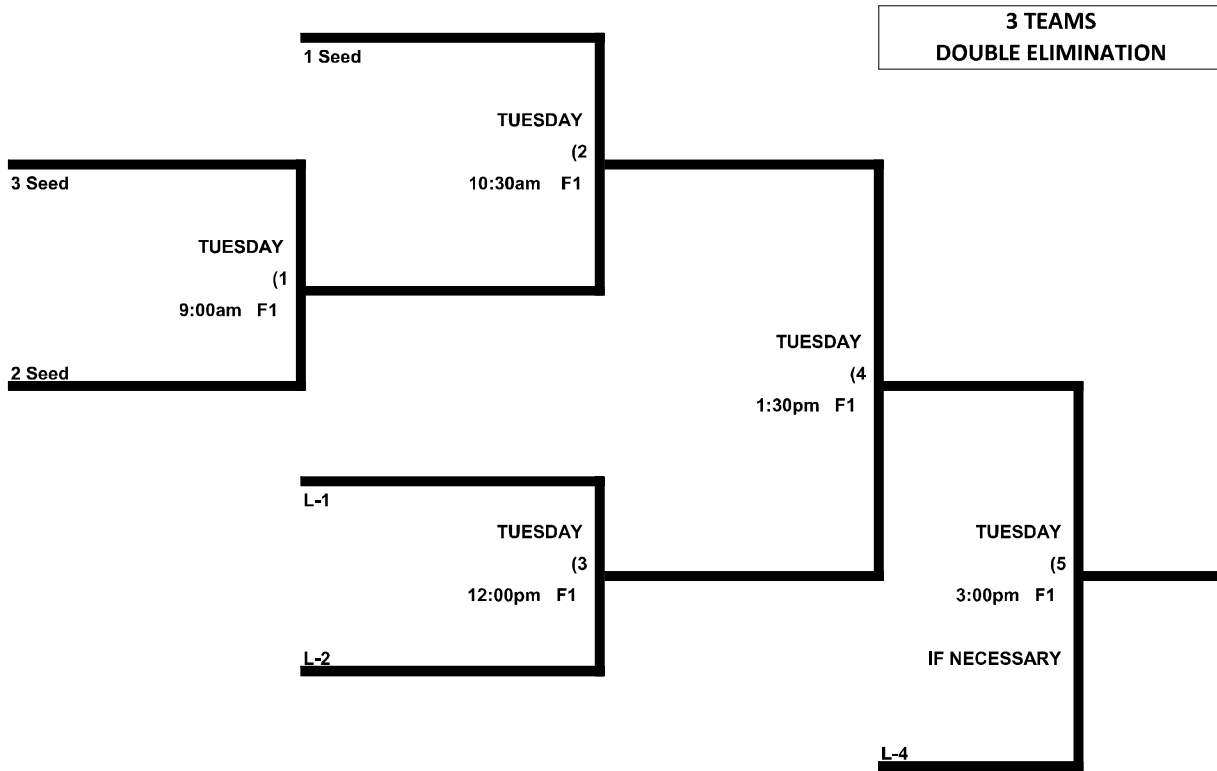

CONNECTICUT MASTERS GAMES
MEN's 70-75 SILVER BRACKET
June 28-29, 2021 (Smith Park @ Moody School)

VIOS SPORTS GIVES A 5 RUN EQUALIZER (innings 2-6) IN ALL GAMES VS W. MASS RELICS AND BOSTONIANS