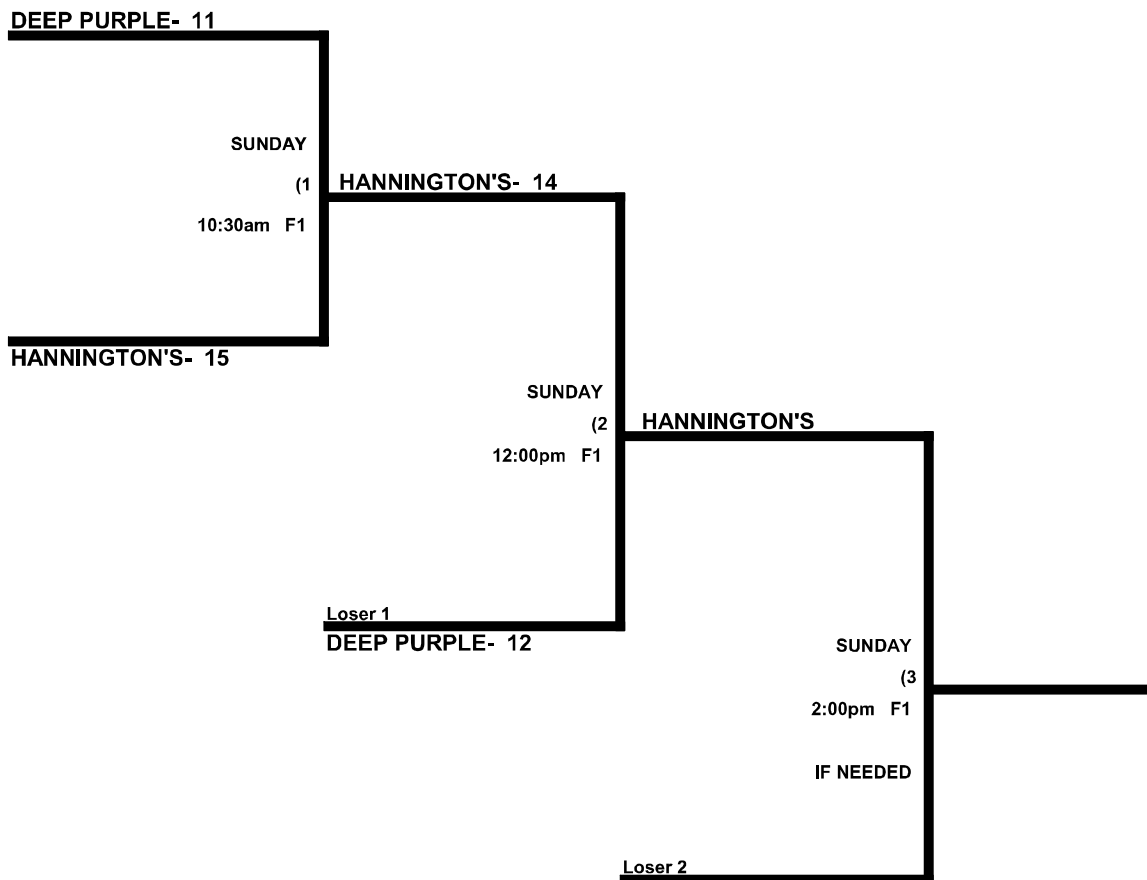

**Schedule is Subject to Change at Discretion of Tournament and Field Directors**

**CONNECTICUT MASTERS GAMES**

**60 MAJOR DIVISION**

**THIS BRACKET WILL BE PLAYED AT SMITH PARK**

**CONNECTICUT MASTERS GAMES**  
**60 SILVER DIVISION**  
**THIS BRACKET WILL BE PLAYED AT SMITH PARK**