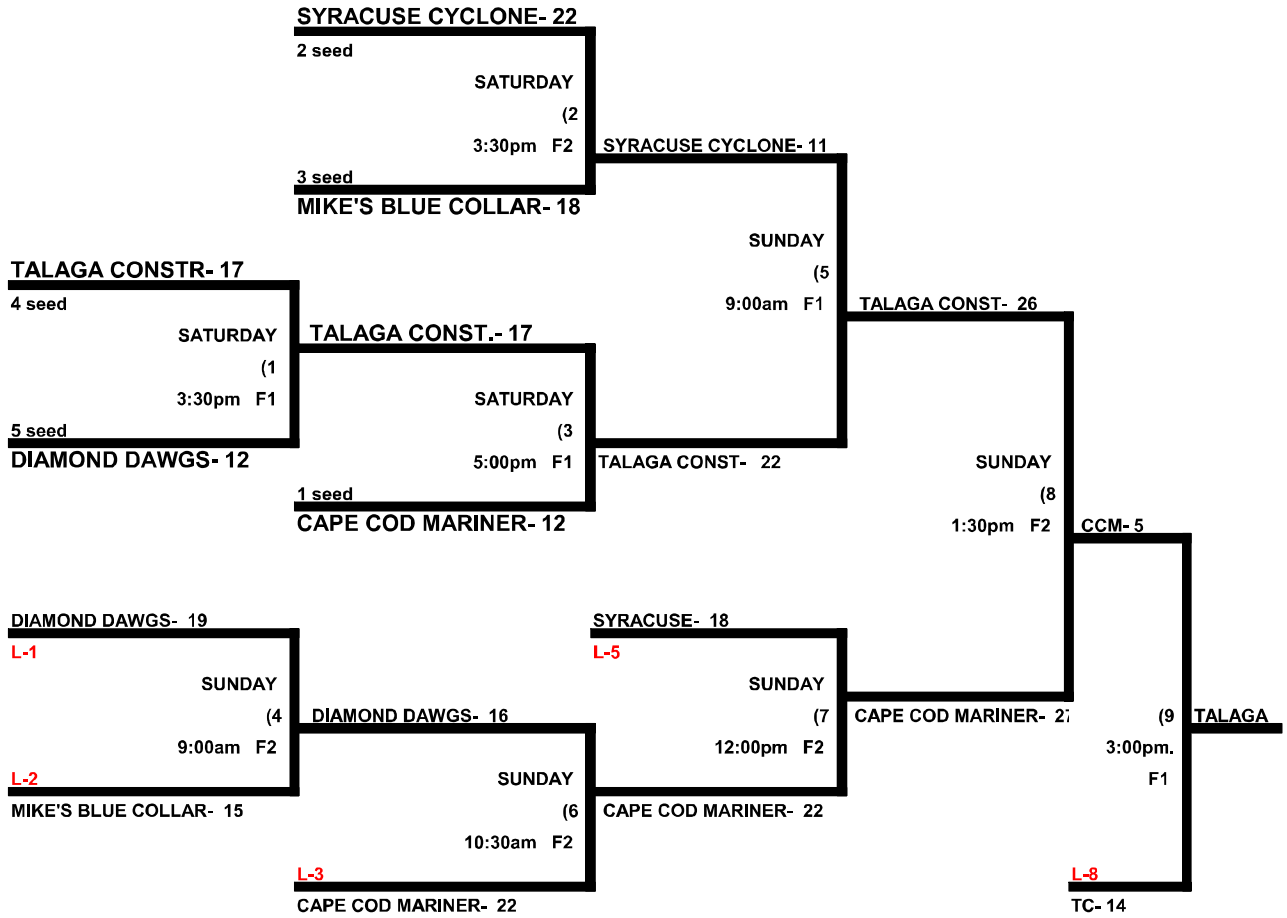

**Schedule is Subject to Change at Discretion of Tournament and Field Directors**

**CONNECTICUT MASTERS GAMES**

**60 MAJOR DIVISION**

**THIS BRACKET WILL BE PLAYED AT SMITH PARK**

**CONNECTICUT MASTERS GAMES**  
**60 SILVER DIVISION**  
**THIS BRACKET WILL BE PLAYED AT SMITH PARK**